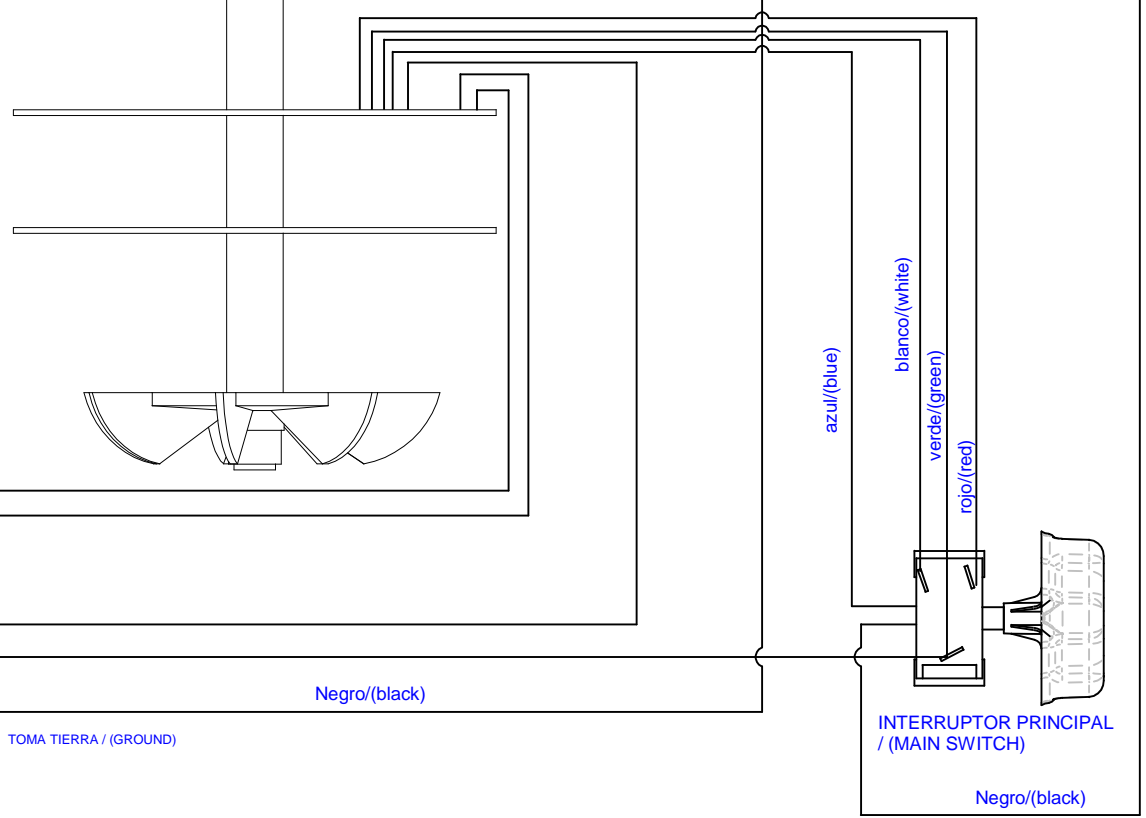

MICRO SEGURIDAD / (SAFETY SWITCH)

amarillo-verde / (yellow-green)

amarillo-verde / (yellow-green)

Negro / (black)