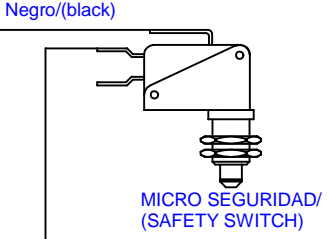

MICRO SEGURIDAD / (SAFETY SWITCH)

amarillo-verde / (yellow-green)

amarillo-verde / (yellow-green)

Negro / (black)

azul / (blue)

marron / (brown)

Negro / (black)

TOMA TIERRA / (GROUND)

DETECTOR DE SEGURIDAD / (SAFETY DETECTOR)

BASE IEC / (IEC SOCKET)