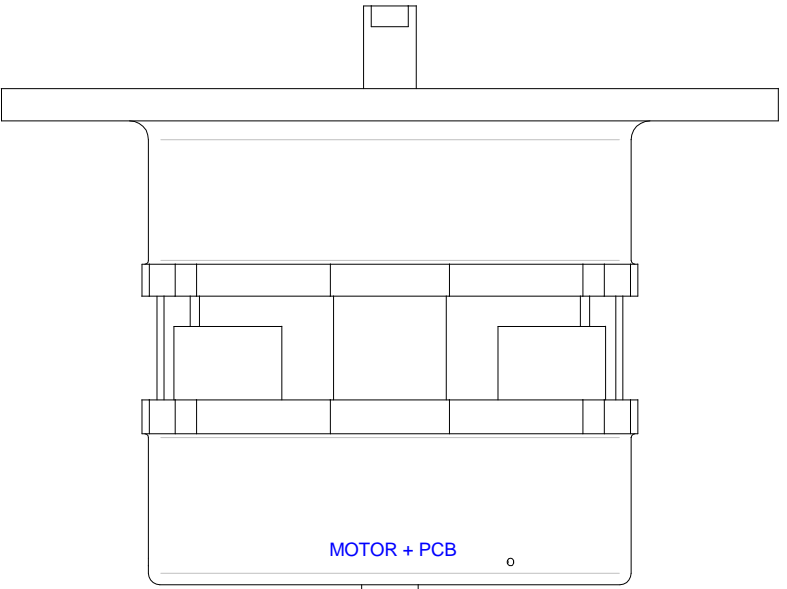

MICRO SEGURIDAD / (SAFETY SWITCH)

amarillo-verde / (yellow-green)

amarillo-verde / (yellow-green)

Negro / (black)

azul / (blue)

marron / (brown)

Negro / (black)

TOMA TIERRA / (GROUND)

DETECTOR DE SEGURIDAD / (SAFETY DETECTOR)

BASE IEC / (IEC SOCKET)